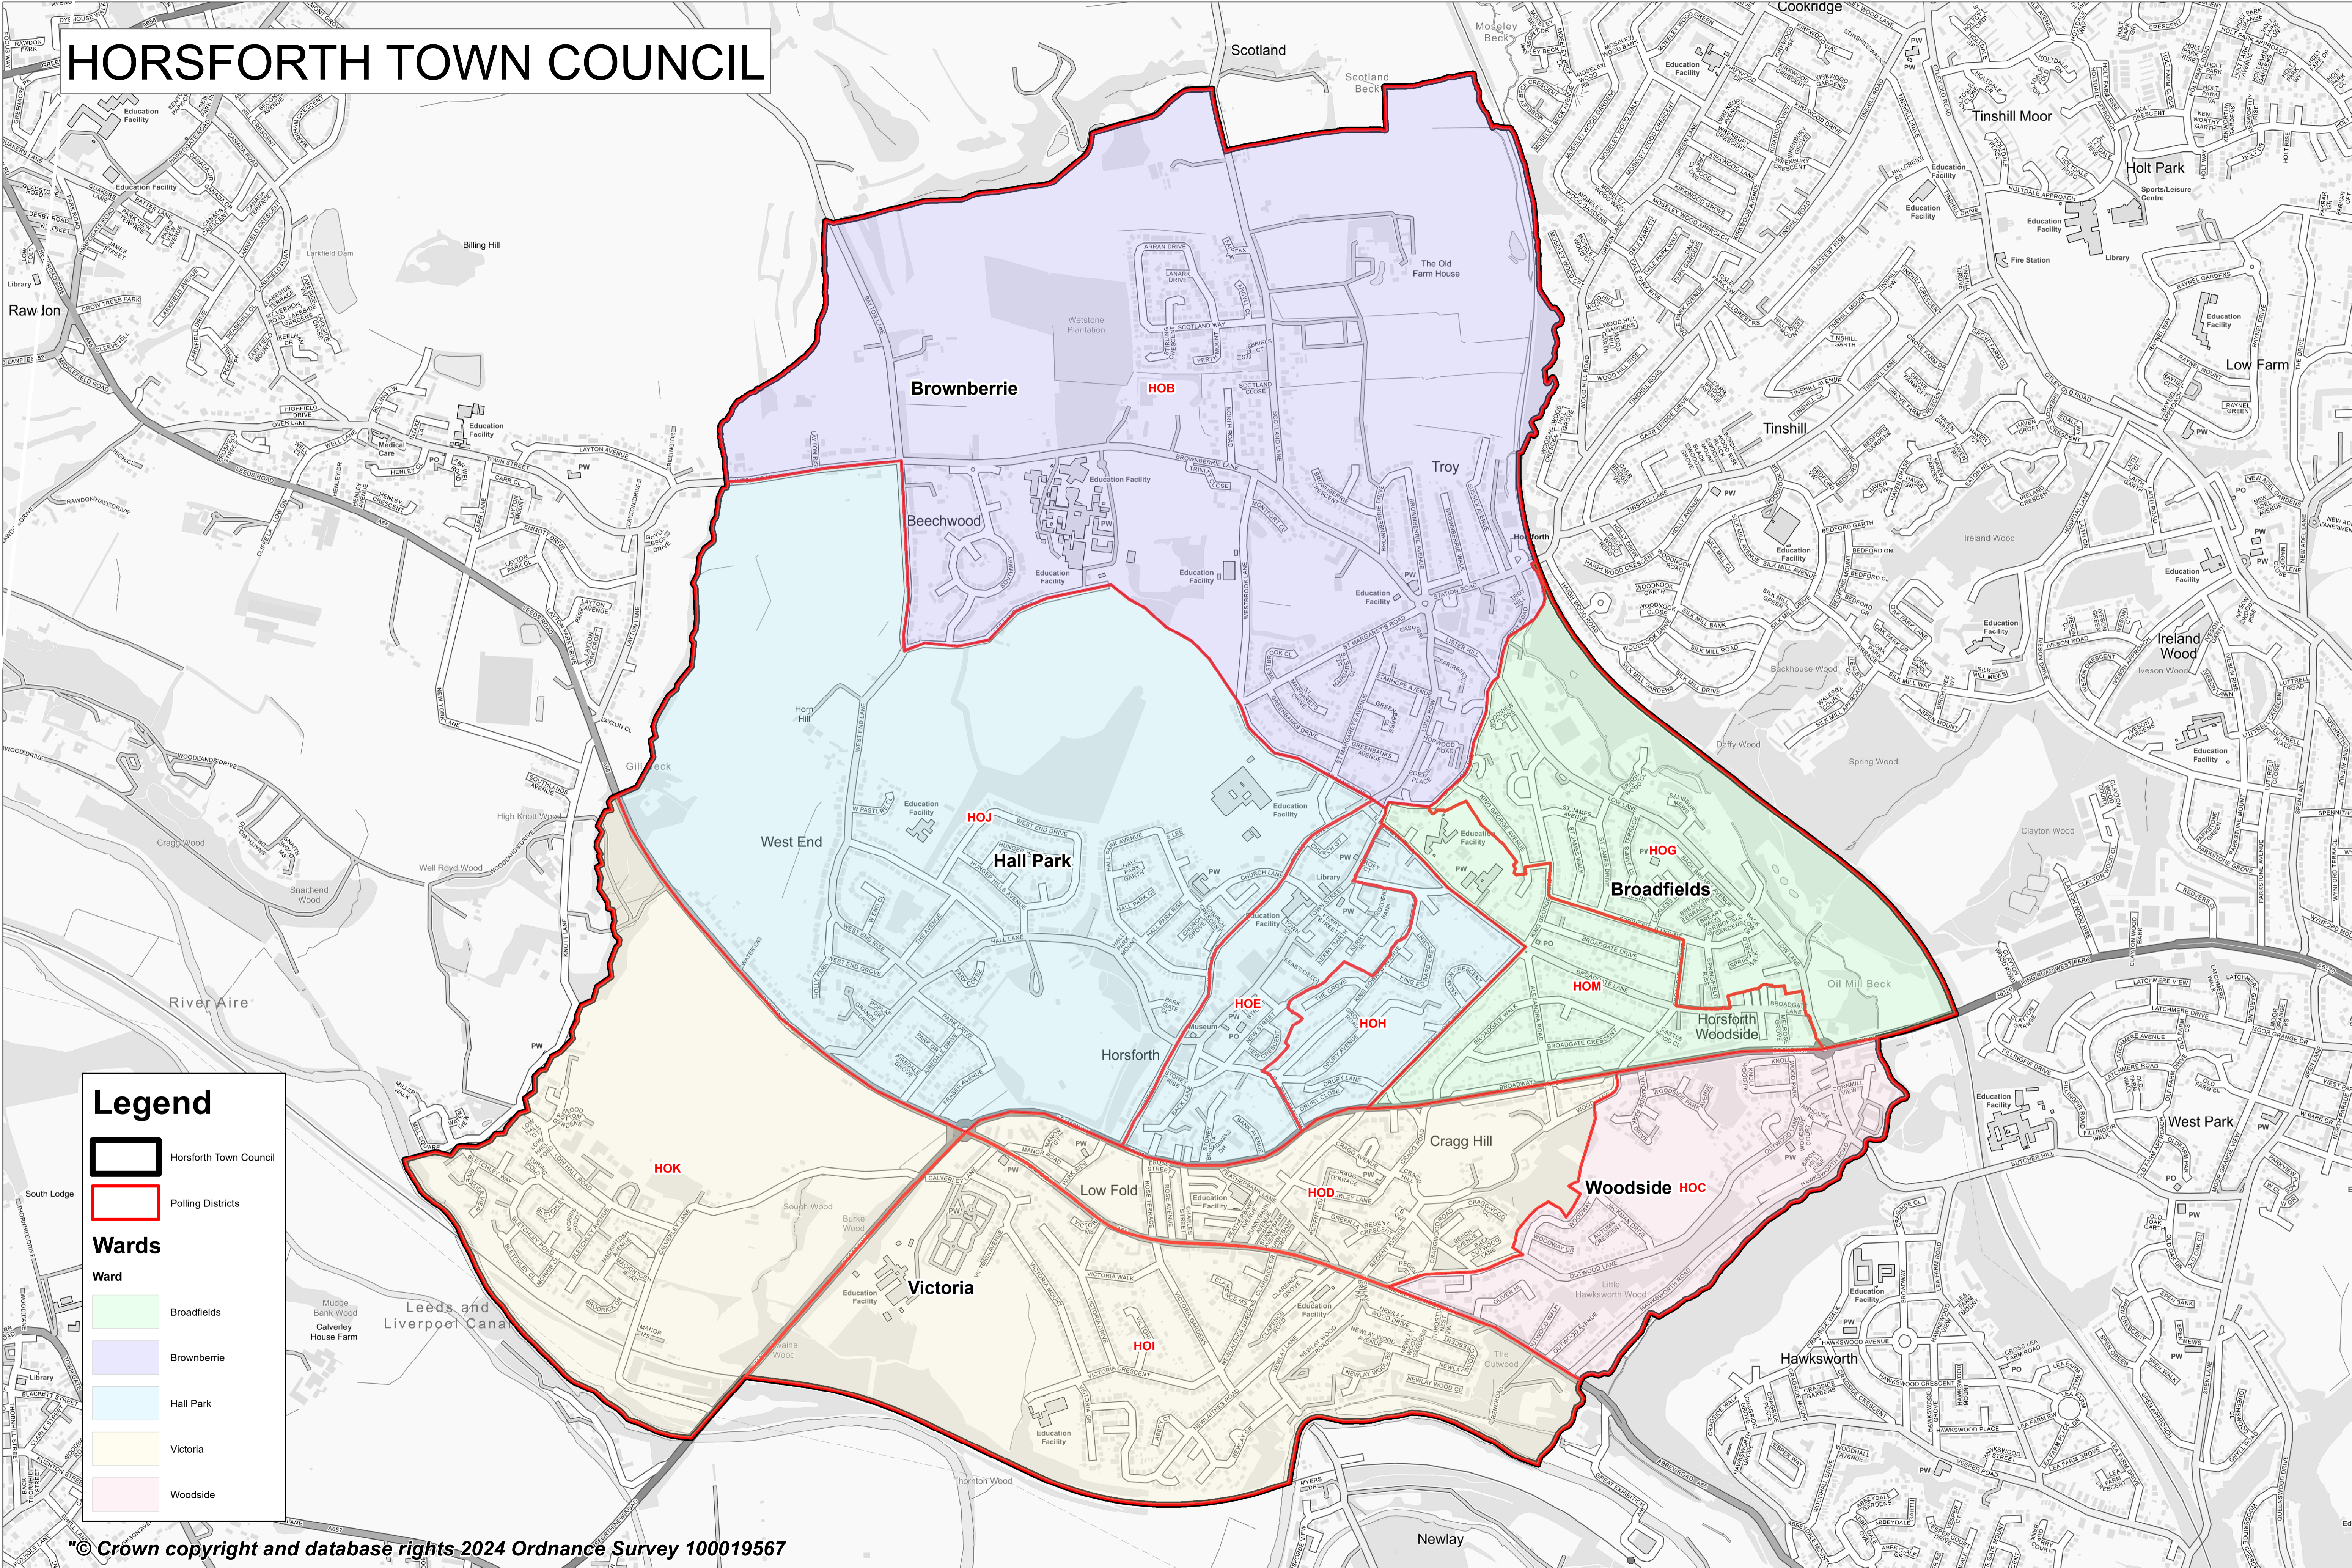

# HORSFORTH TOWN COUNCIL

**Legend**

- Horsforth Town Council
- Polling Districts

**Wards**

**Ward**

- Broadfields
- Brownberrie
- Hall Park
- Victoria
- Woodside

© Crown copyright and database rights 2024 Ordnance Survey 100019567